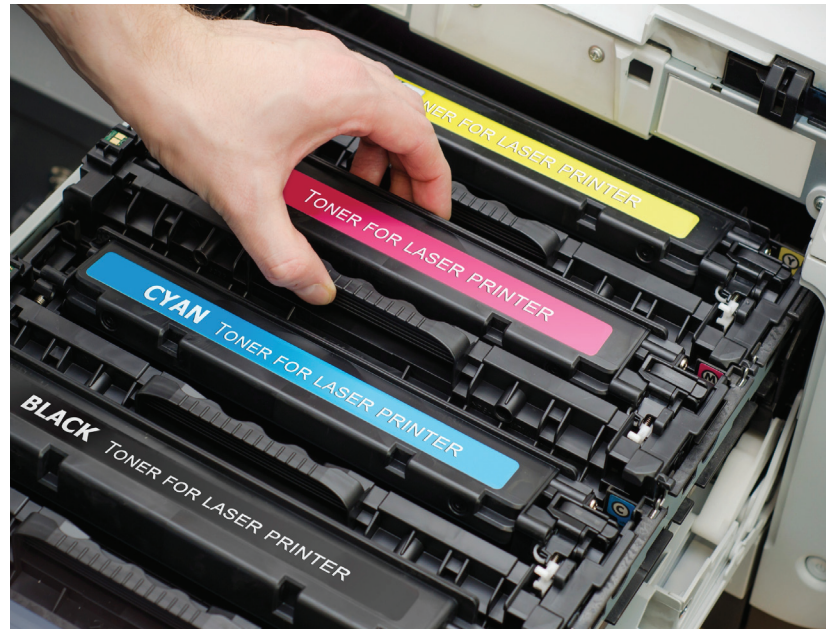

REMANUFACTURED TONER CARTRIDGES

by  eReplacements
REPLACE. REPAIR. RECYCLE.

Our high-quality remanufactured Toner Cartridges are 100% compatible with brand name printers. They are guaranteed to perform equal to the OEM, priced at 35% - 50% lower cost than the OEM and are shipped with a 1 year warranty.

Each remanufactured Toner Cartridge sold by eReplacements meets stringent quality and testing standards in factories that are ISO 9001/14001 certified.

CLEAN CORES - Cartridges are only use used one time and put through an extensive remanufacturing process.

DENSITY TESTING - Ink density on both plain and photo paper similar to OEM.

COLOR MATCH TESTING - Delta E 2000 color match test with OEM toner.

INCUBATED CARTRIDGE TESTING - Print quality sufficient after 2 week 60C incubation.

SMART CHIP ACCEPTABILITY - Cartridges accepted when installed in printer.

CARTRIDGE ERROR MESSAGES - Limited error/warning messages after cartridge installation.

CARTRIDGE PRINTING PERFORMANCE - Prints immediately with limited print head cleaning.